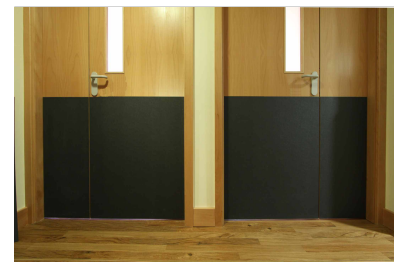

## Royal Berkshire Hospital

INTRAD Cleanflex has been used at the Royal Berkshire Hospital in a number of wards disposal rooms to give a robust and easy to clean work area.

The Cleanflex sheet was thermoformed on site to get the best possible fit and finish. Joints were covered using the Cleanflex joint trim and the edges were silicone sealed to the skirting, door frames and ceiling to complete the installation.

Along with the Cleanflex sheet used in the disposal rooms, a number of wall protection profiles were also used to give protection to doors, corners, walls and behind the beds.

Profiles Used:-  
Cleanflex Hygienic Cladding System  
Intrad RCA Cornerguards  
Intrad Sheet  
Intrad Plate