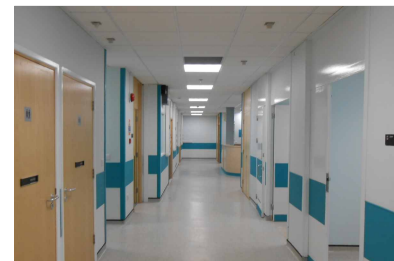

## Royal Berkshire Hospital

INTRAD Cleanflex has been used at the Royal Berkshire Hospital in a number of wards disposal rooms to give a robust and easy to clean work area.

The Cleanflex sheet was thermoformed on site to get the best possible fit and finish. Joints were covered using the Cleanflex joint trim and the edges were silicone sealed to the skirting, door frames and ceiling to complete the installation.

Along with the Cleanflex sheet used in the disposal rooms, a number of wall protection profiles were also used to give protection to doors, corners, walls and behind the beds.

Profiles Used:-  
Cleanflex Hygienic Cladding System  
Intrad RCA Cornerguards  
Intrad Sheet  
Intrad Plate